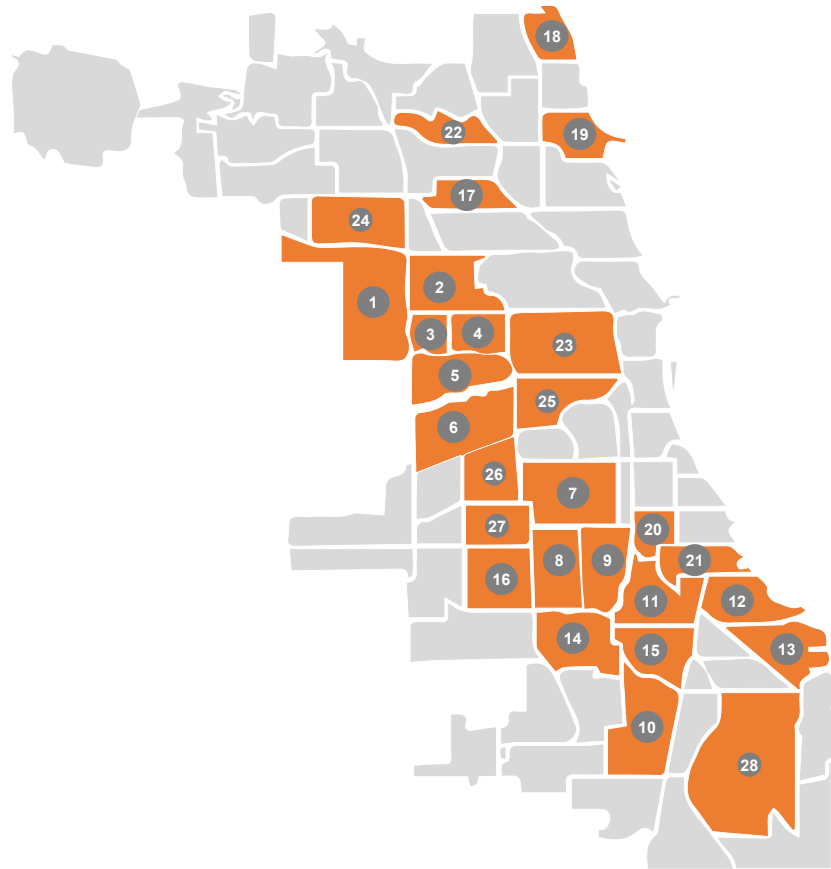

# CP4P Expansion

	Community	Organization
1	Austin	Institute for Nonviolence Chicago (INVC)
2	Humboldt Park	Alliance of Local Service Organizations (ALSO)
3	West Garfield Park	Institute for Nonviolence Chicago (INVC)
4	East Garfield Park	Breakthrough Urban Ministries
5	North Lawndale	UCAN
6	South Lawndale (Little Village)	New Life Centers, Enlace
7	New City (Back of the Yards)	Precious Blood Ministry of Reconciliation
8	West Englewood	IMAN, Target Area Development Corp.
9	Englewood	Target Area Development Corp., Public Equity
10	Roseland	UCAN
11	Greater Grand Crossing	Acclivus
12	South Shore	Claretian Associates
13	South Chicago	Claretian Associates
14	Auburn Gresham	Target Area Development Corp.
15	Chatham	Target Area Development Corp.
16	Chicago Lawn	Southwest Organizing Project (SWOP)
17	Avondale	Alliance of Local Service Organizations (ALSO)
18	Rogers Park	ONE Northside
19	Uptown	ONE Northside
20	Washington Park	Acclivus
21	Woodlawn	Project H.O.O.D.
22	Albany Park	Alliance of Local Service Organizations (ALSO)
23	Near West Side	Together Chicago
24	Belmont-Cragin	Alliance of Local Service Organizations (ALSO)
25	Lower West Side	New Life Centers, Enlace
26	Brighton Park	New Life Centers
27	Gage Park	Southwest Organizing Project (SWOP)
28	South Deering	Claretian Associates